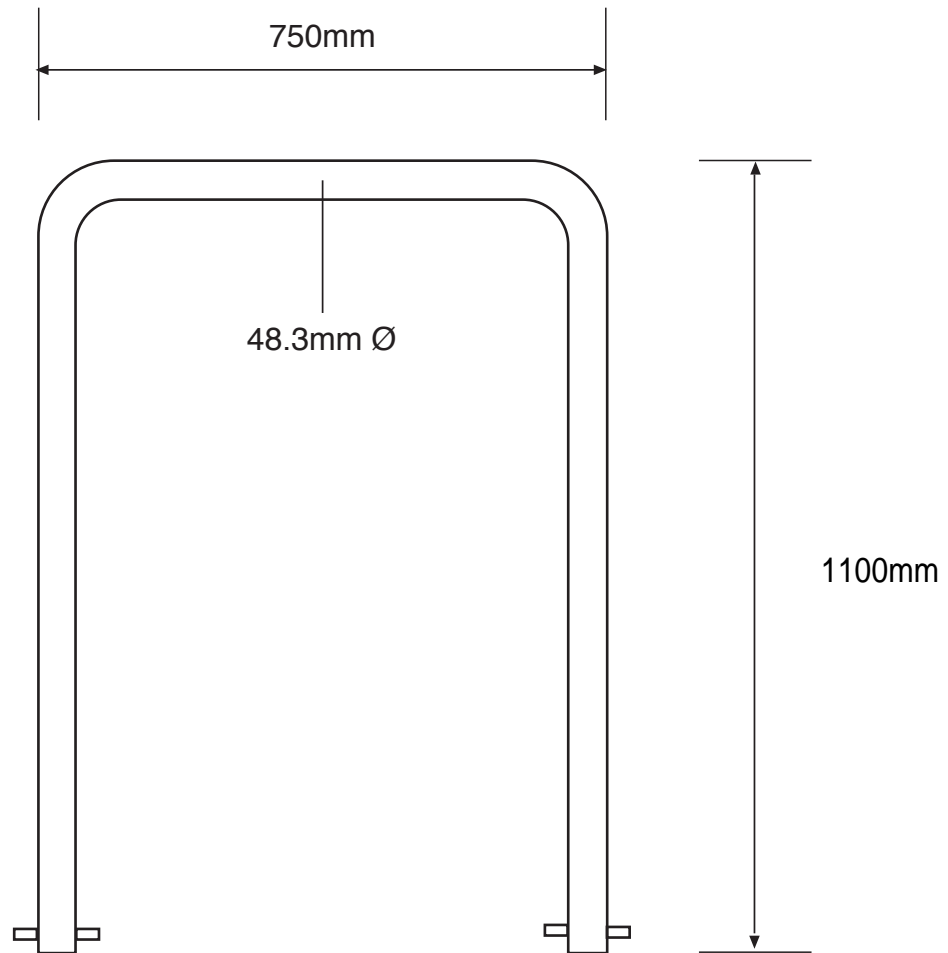

YPL

STREET FURNITURE

Sheffield Cycle stands